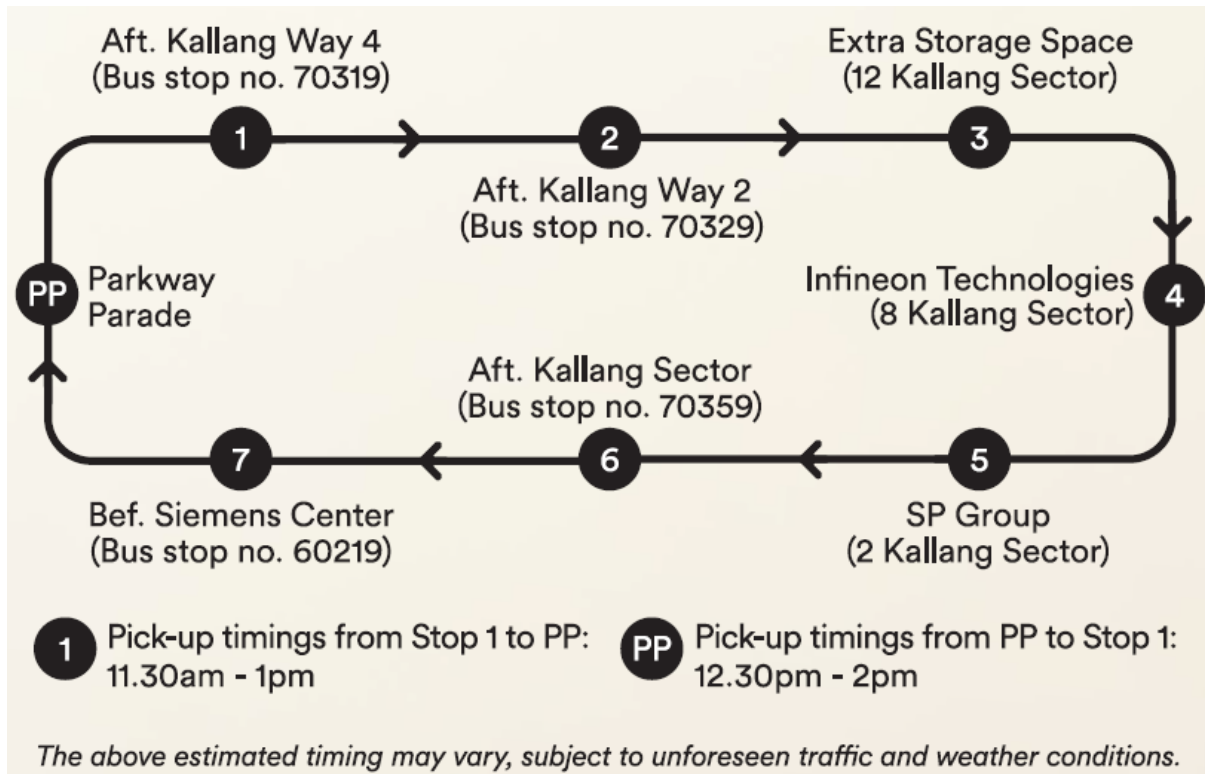

Parkway Parade – Kallang Way & Kallang Sector

Parkway Parade Shuttle Bus Schedule

Monday to Friday	According to Timetable below
Saturdays, Sundays & Public Holidays	No Operations

Route 3 (30 mins interval)	
Pick-up Timings at bus stops & offices at Kallang Way & Kallang Sector	Pick-up Timings at PP (Level 1, Shuttle Bus bay)
1130	1230
1200	1300
1230	1330
1300 (last trip)	1400 (last trip)